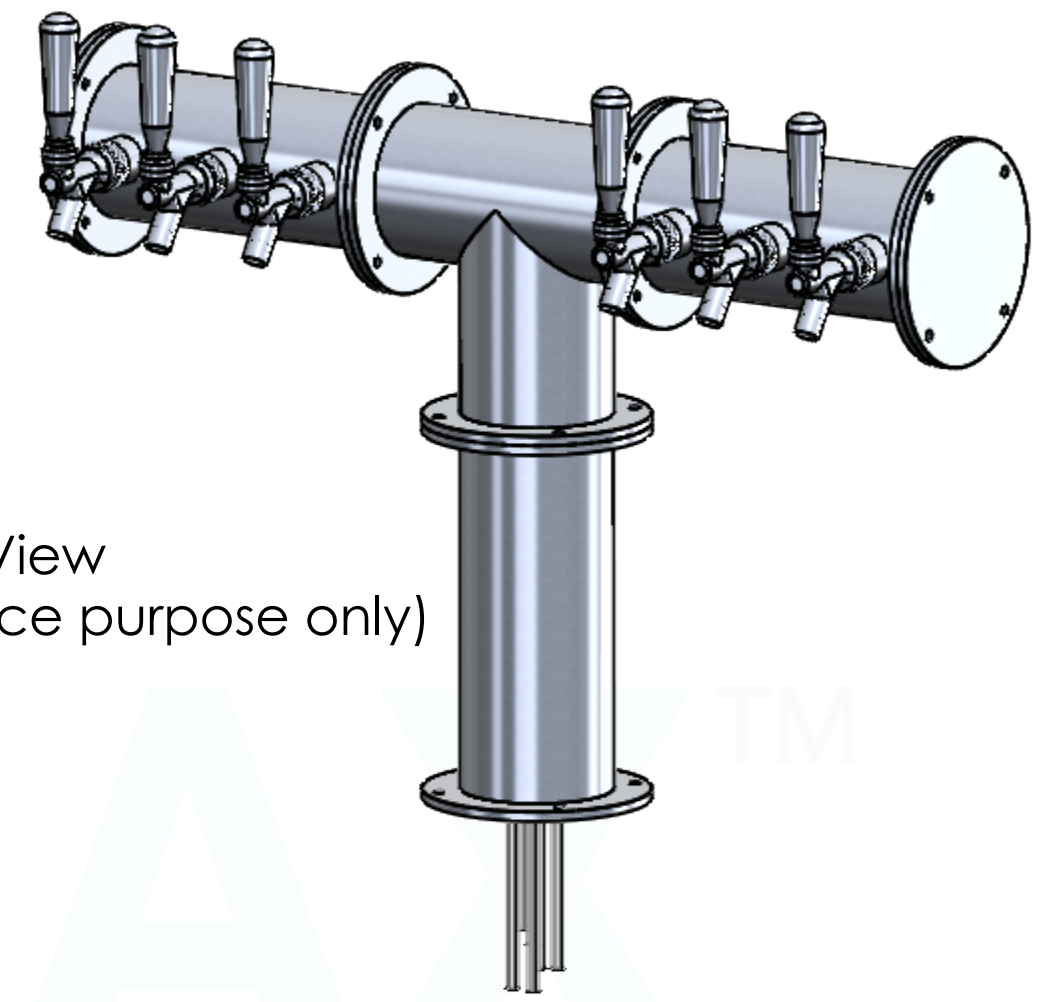

304SS tube connected to CBS NSF Flexible Total Barrier Tubing to 15lbs of Restriction

Isometric View
(For reference purpose only)

DETAIL A
SCALE 2 : 5

Suggested Drip Tray:
 BB701324 - 24" x 7" BSS Drip Tray
 BB702424 - 24" x 7" BSS Spray Drip Tray

Drawn By:	Chillmax Beverages Solutions, LLC	Date:	11/7/2024	Title: 6 T (3"OC) BSS CONDOR TOWER CH-MX AIR	
Approved By:	Production Manager			Part Number:	Revision:
Material:	304 SS	Finish:	Brushed SS	BB101810-06AC	
Unless otherwise mentioned, dimensions are inches				Scale:	1:5