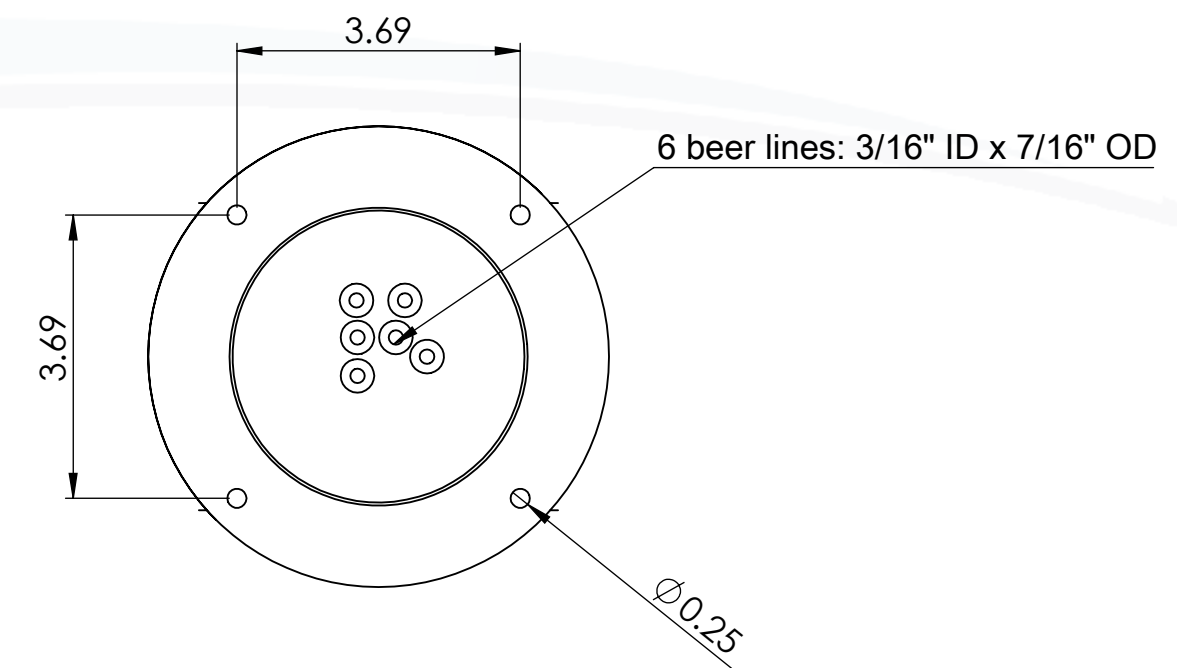

304SS tube connected to CBS NSF Flexible Total Barrier Tubing to 15lbs of Restriction

Isometric View
(For reference purpose only)

DETAIL A
SCALE 2 : 5

Suggested Drip Tray:
 BB701324 - 24" x 7" BSS Drip Tray
 BB702424 - 24" x 7" BSS Spray Drip Tray

Drawn By:	Chillmax Beverages Solutions, LLC	Date:	11/7/2024	Title: 6 T (3"OC) BSS CONDOR TOWER CH-MX AIR	
Approved By:	Production Manager			Part Number:	Revision:
Material:	304 SS	Finish:	Brushed SS	BB101810-06AC	
Unless otherwise mentioned, dimensions are inches				Scale:	1:5