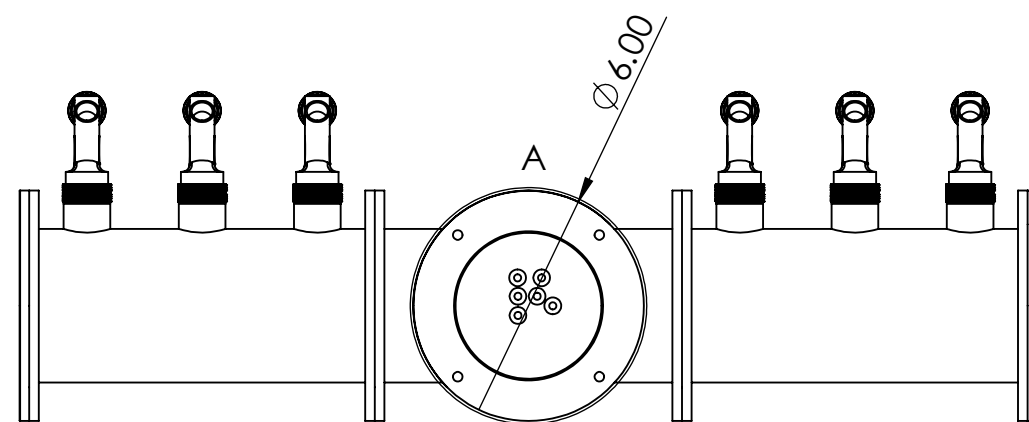

304SS tube connected to CBS NSF Flexible Total Barrier Tubing to 15lbs of Restriction

Isometric View
(For reference purpose only)

DETAIL A
SCALE 2 : 5

Suggested Drip Tray:
 BB701324 - 24" x 7" BSS Drip Tray
 BB702424 - 24" x 7" BSS Spray Drip Tray

Drawn By:	Chillmax Beverages Solutions, LLC	Date:	11/7/2024	Title: 6 T (3"OC) BSS CONDOR TOWER CH-MX AIR	
Approved By:	Production Manager			Part Number:	Revision:
Material:	304 SS	Finish:	Brushed SS	BB101810-06AC	
Unless otherwise mentioned, dimensions are inches				Scale:	1:5